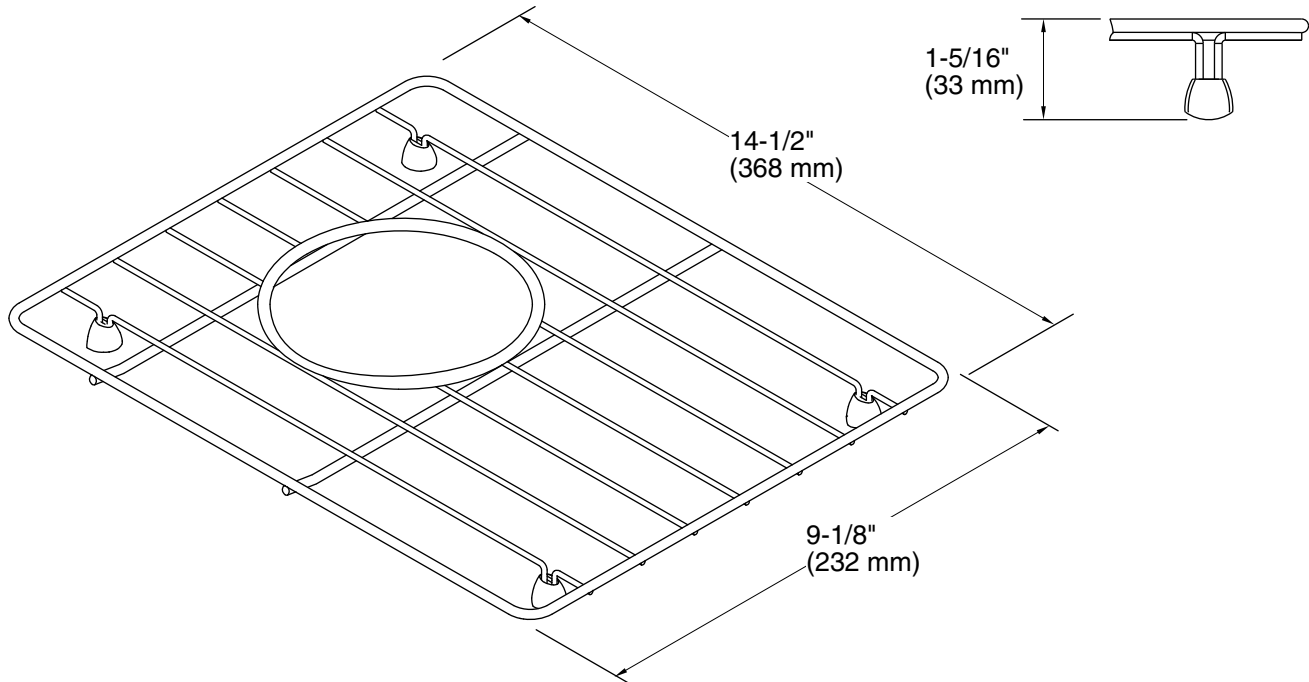

Features

- Fits in the small bowl of the K-6426 and K-6427 Whitehaven kitchen sinks.
- Helps protect sink surface from daily wear.
- Dishwasher-safe.
- Rubber feet provide added protection.

Material

- Durable stainless steel construction.

Color	Code	Description
-------	------	-------------

	ST	Stainless Steel
---	----	-----------------

Technical Information

All product dimensions are nominal.

Material: Stainless Steel